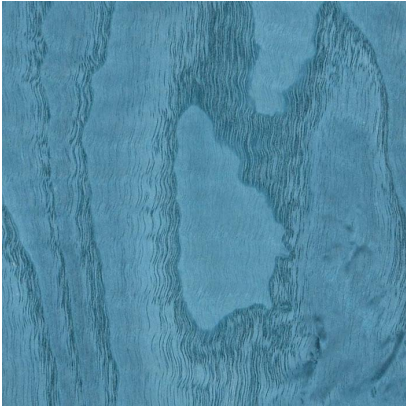

Distribution: ...

**NATURAL DYED VENEER WENGE CROWN  
(LATI)**

Dyed Veneer Wenge

Species: Wenge  
Latin Name: Amphimas  
pterocarpoides and A.  
ferrugineus  
Alternative Name: Lati, white  
wenge, yaya  
Grain...

**NATURAL DYED VENEER KOTO**

Dyed Veneer Koto  
Quarter/Straight, Koto Flake

Species: Koto  
Latin Name: Pterygota  
macrocarpa  
Alternative Name: N/A  
Grain Type:...

**EUCALYPTUS NATURAL DYED VENEER**

Dyed Veneer Eucalyptus  
Quarter/Straight, Eucalyptus  
Burl, Eucalyptus Figured

Species: Eucalyptus  
Latin Name: Eucalyptus...

**NATURAL DYED VENEER ASH**

Dyed Veneer Ash Crown, Ash  
Quarter, Ash Straight