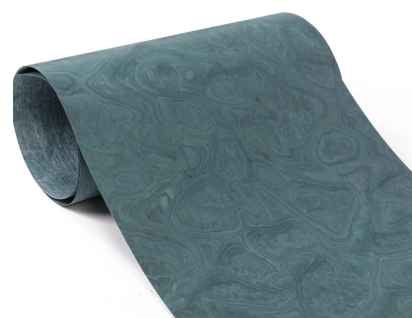

RECONSTITUTED VENEER GREEN

Reconstituted Veneer Green

Species: Engineered Veneer
Latin Name: N/A
Alternative Name: Engineered Veneer, Recon Veneer
Grain Type: Quarter,...